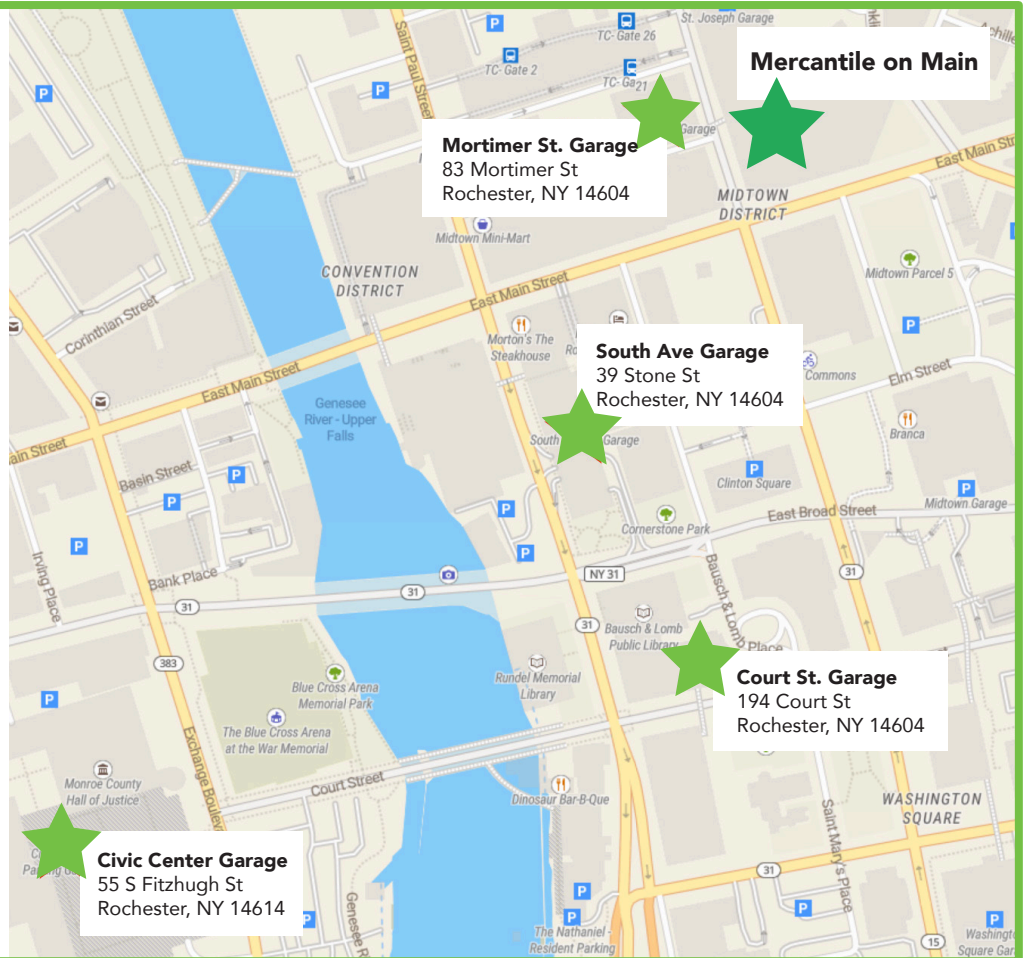

PARKING MAP

Mortimer St. Garage
83 Mortimer St
Rochester, NY 14604

Mercantile on Main

South Ave Garage
39 Stone St
Rochester, NY 14604

Court St. Garage
194 Court St
Rochester, NY 14604

Civic Center Garage
55 S Fitzhugh St
Rochester, NY 14614